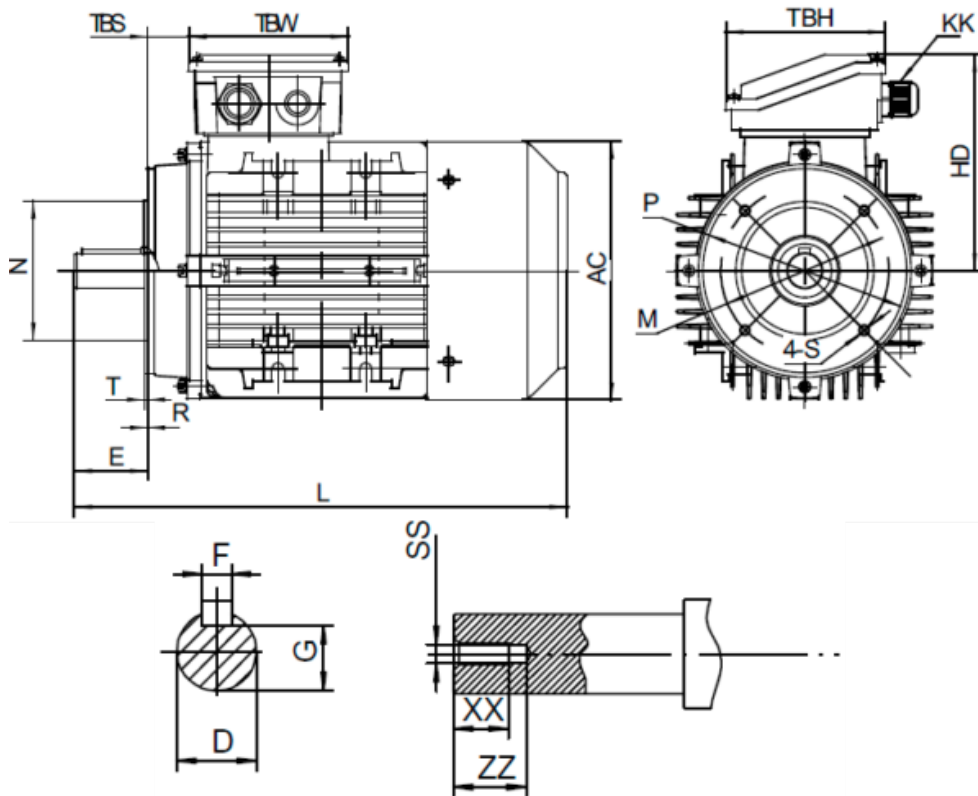

Data Sheet

Article number: 2518003006150140

Description: Kleedrive T3A 112M2-6 3.0kw 900 rpm UL/CSA
3x230/400V 50 HZ IP55 B14 Eff=84,3%

Measures

AA = 224	L = 397	TBH = 118
AC = Ø220	M = Ø130	TBS = 33
AD = 283	N = Ø110	TBW = 118
D = Ø28	P = Ø160	XX = 22
E = 60	R = 0	ZZ = 30
F = 8	S = M8	
G = 24	SS = M10	
HD = 171	T = 3.5	